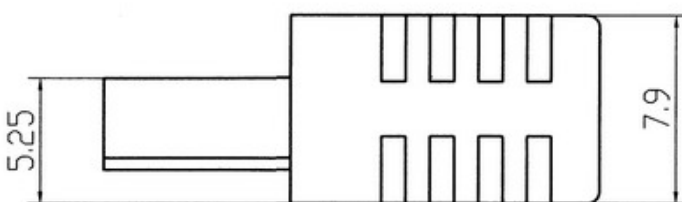

Modular Plugs Series

KLS12-RJ45-N

MATERIAL: ABS+PVC

TOLERANCE:±0.1

ORDER INFORMATION

KLS12-RJ45-N-3

Series No.

Color.	
1.	Green
2.	Red
3.	Yellow
4.	Blue
5.	Gray