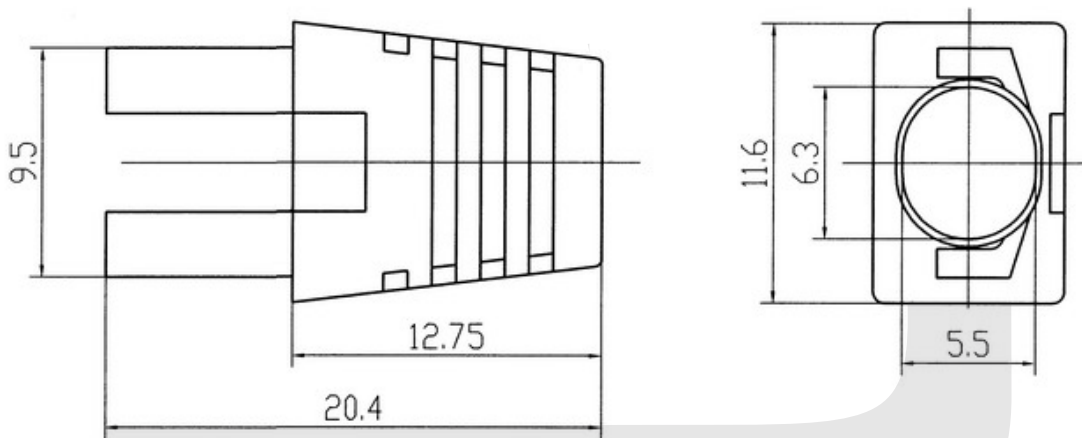

Modular Plugs Series

KLS12-RJ45-N

MATERIAL: ABS+PVC

TOLERANCE:±0.1

ORDER INFORMATION

KLS12-RJ45-N-3

Series No.

Color.	
1.	Green
2.	Red
3.	Yellow
4.	Blue
5.	Gray