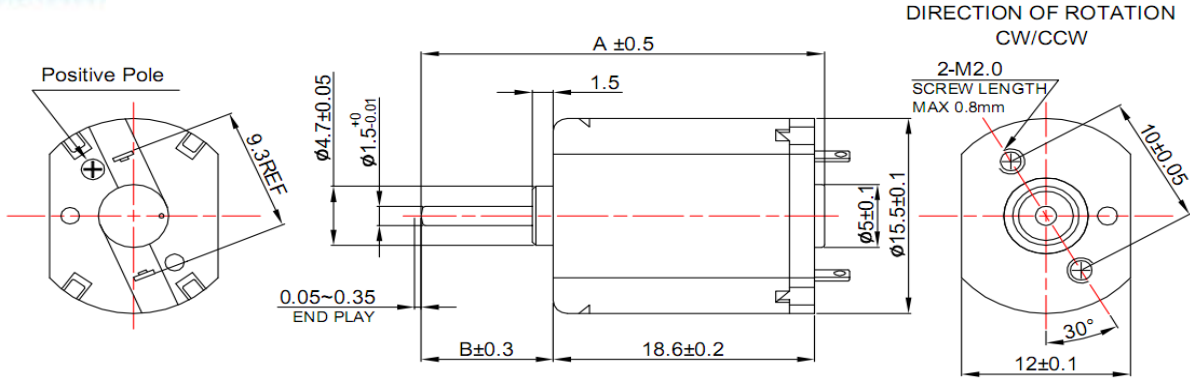

KLS ELECTRONIC CO.,LTD

Weight: 12.8g (approx.)

Dia 15.5mm Flat DC Micro Motor

Model No.:KLS23-DBM5-FF-030PA/PK

- 1 Typical Applications:**
- Blood Pressure Meter
 - CD/DVD-ROM Drive
 - Electric Lock
 - Game Controller

2 KEY FEATURES

- Plastic End Cap
- Stainless Steel Shaft
- Permanent Magnet
- Precious Metal Brush

3 DIMENSIONS(MM)

- Customization:**
- a.Length A, B
 - b.Technical Data
 - c.Varistor for option

4 TECHNICAL DATA

Remarks

1. All values approximate.
2. Customized electric performance on request by using suitable windings.
3. Available with required cables, eccentric wheel and accessories after evaluation.

Weight: 18g (approx.)

3 DIMENSIONS(MM)

- Customization:**
- a.Length A, B
 - b.Technical Data
 - c.Varistor for option

4 TECHNICAL DATA

MODEL		VOLTAGE		NO LOAD		AT MAXIMUM EFFICIENCY				STALL			
		OPERATING RANGE	NOMINAL V	SPEED r/min	CURRENT A	SPEED r/min	CURRENT A	TORQUE mNm	OUTPUT g.cm	TORQUE mNm	CURRENT g.cm	CURRENT A	
FF-050PH	12140	2.0-9.0	7	12500	0.06	9800	0.3	1.18	12	1.2	5.29	54	1.1
	11170	2.0-9.0	7	10500	0.04	9300	0.12	0.49	5	0.48	4.51	46	0.8
FK-050PH	05430	3.5-24.0	24	13800	0.03	9200	0.14	1.1	11.2	1.06	3.33	34	0.23
FK-050TS	2434	2.0-4.2	3.7	16800	0.37	16300	0.6	0.49	5	0.84	17.6	180	7.45