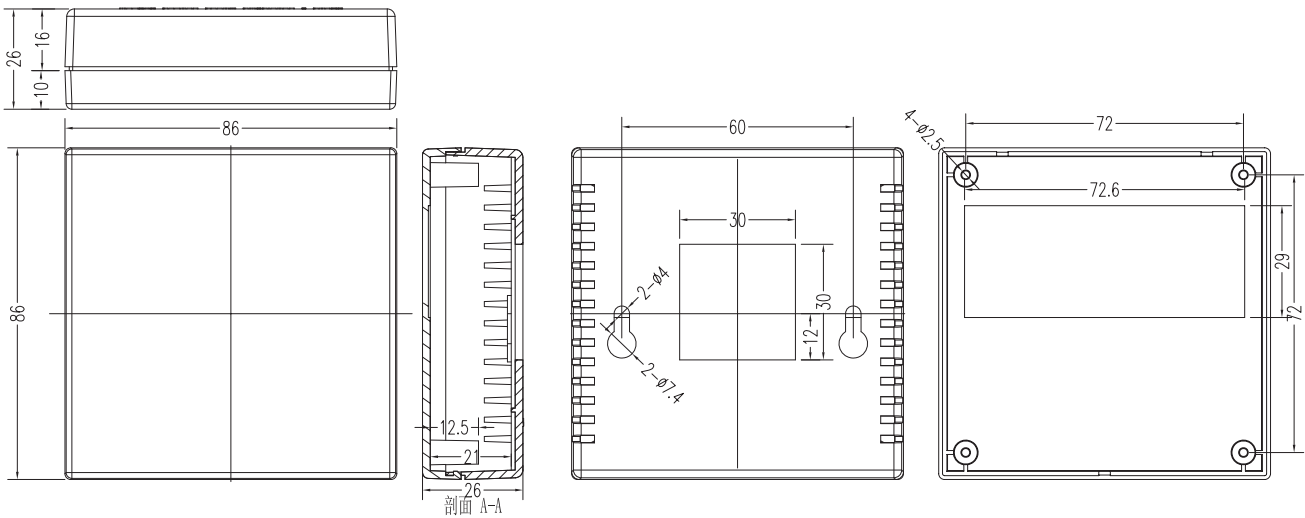

Digital, desktop generic shell

KLS24-JG5-01 Size:86*86*26mm

Product Description:

- *Product Material: ABS
- *Adapt to climate control, remote control switch boxes
- *Product Standard accessories: cap, base
- *Box body with the hook-type connection, tool-free installation
- *Color and villages bulk material can be customized
- *Product cover may require modification

I

ORDER INFORMATION

Product NO.: KLS24-JG5-01

Pos. NO.

No.