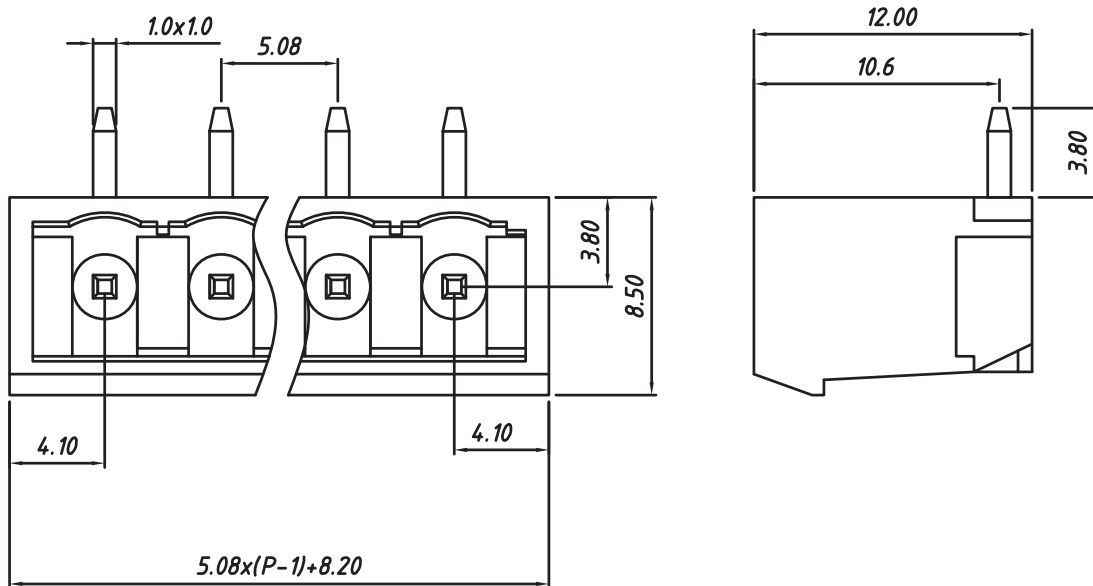

ORDER INFORMATION

Product NO.: KLS2-MPVA-5.08

Pos. NO.

Right angle Pin

Pith: 5.08mm