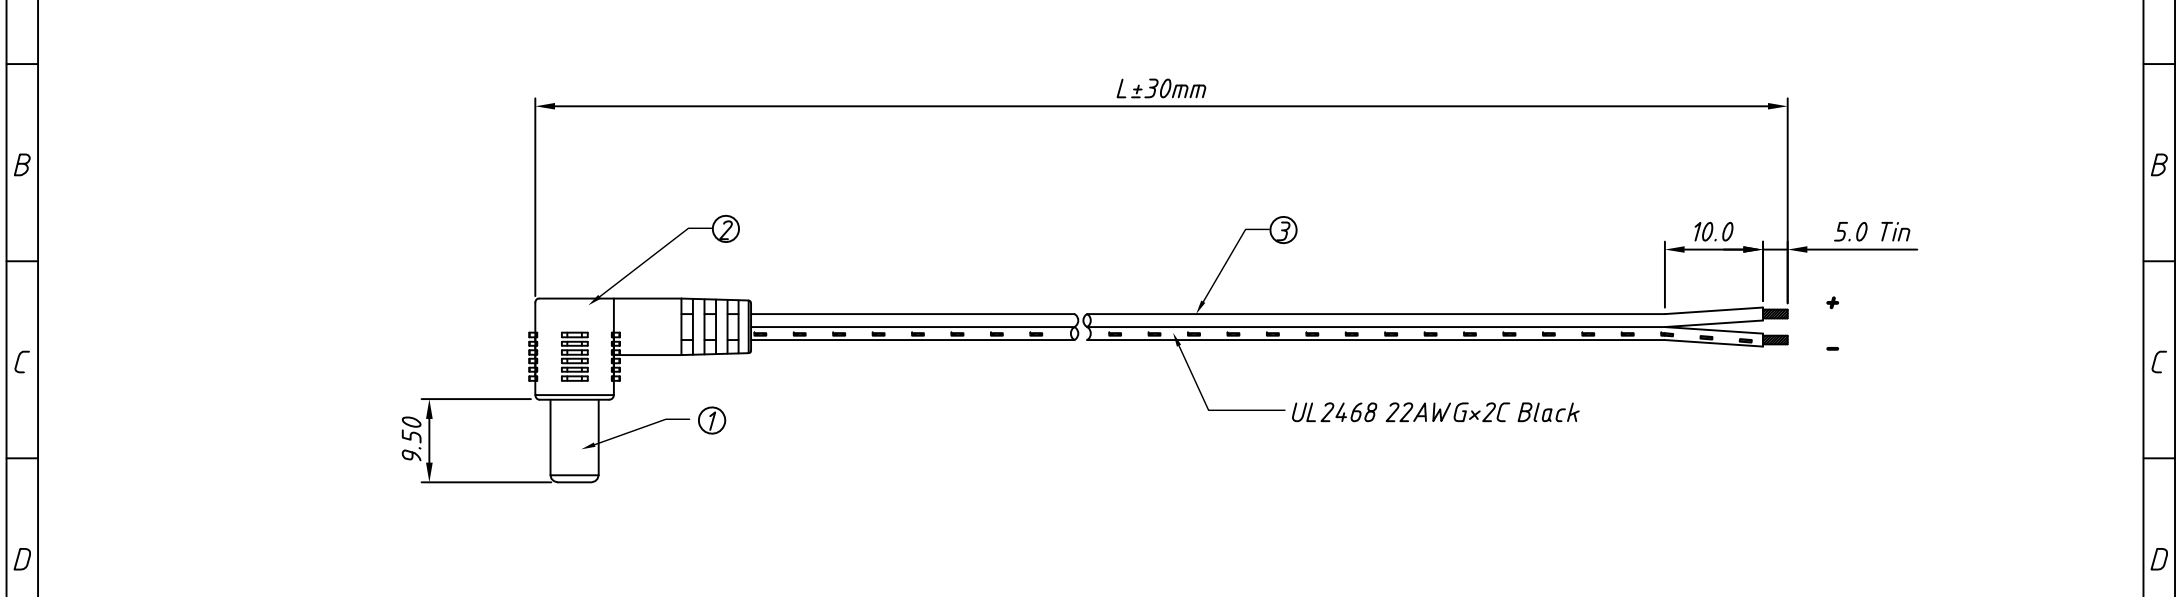

RoHS Compliant

Order Information

L-KLS17-ACP003- 22 B 1000

L: RoHS
 ACP003: 5.5x2.1x9.5 R/A DC Male-Tin
 22: UL2468 22AWGx2C
 B: Color: B- Black W- White
 1000: Length 1000=1000mm
 1500=1500mm

Note
 1:Open/Short Text 100% Text.
 2:Text Volts/insulation: DC 5V / 500KΩ
 3: All must be meet on RoHS Compliant

3	Cable	UL2468-22AWGx2C,Black	mm	L
2	PVC molding	PVC,BLACK, R/A Modul	g	xx
1	Connector	5.5x2.1x9.5 DC Male PLUG	PCS	1
ITEM	PART NAME	Description	UNIT	Q'TY

		Description:	
PROJECTION		5.5x2.1x9.5mm R/A DC Cable	
UNITS	mm	KLS P/N:	L-KLS17-ACP003-22BXXXX
SHEET SIZE	A4	NingBo KLS ELECTRONIC CO.,L TD.	
Draw:Daniel	2018-05-10		
Check:Daniel	2018-05-17		