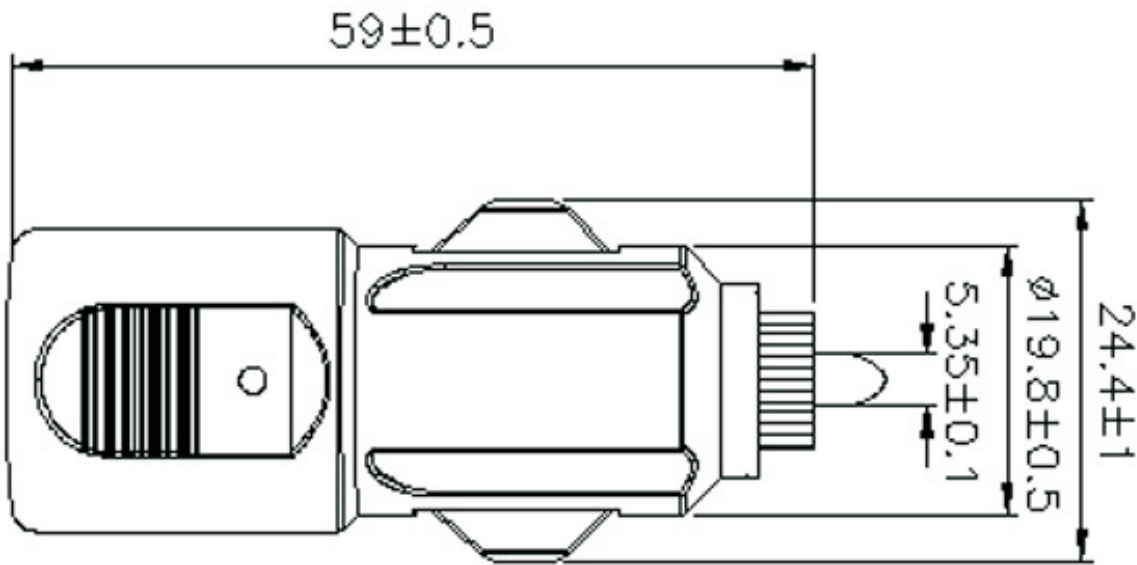

## Auto Male Plug Cigarette Lighter Adapter with LED

KLS5-CIG-007L

**Material:**

Material: ABS  
Output and Input Voltage: 12-24V  
Max. Current: 2A